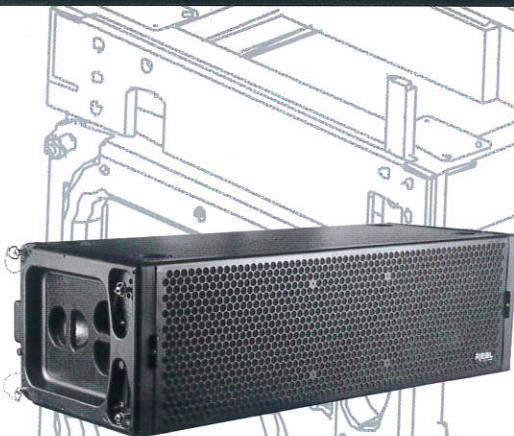

Kmax Series

Kmax-915B

Kmax-218B

Kmax-1228xsub

Configuration	Line Array Subwoofer	Line Array Subwoofer	Line Array Subwoofer
Components LF:	2x15inch(100mm voice coil)	2x18inch(100mm voice coil)	2x18inch(125mm voice coil)
Power rating LF:	1000w AES/4000w Peak	1200w AES/4800w Peak	1400w AES/5600w Peak
Frequency response(± 3dB)	38Hz-150Hz	35Hz-150Hz	35Hz-300Hz
Sensitivity 1m/1w LF:	100dB/135dB	100dB/135dB	102dB/137dB
Nominal impedance	4Ω	4Ω	4Ω
Cabinet/channel QD-5+	2	2	1
Crossover	L-R 24dB/oct;38-130Hz	L-R 24dB/oct;35-100Hz	L-R 24dB/oct;35-150Hz
Connectors	4xNeutrik NL4 Speakon	2xNeutrik NL4 Speakon	2xNeutrik NL4 Speakon
Enclosure	18mm 11-ply birch plywood	18mm 11-ply birch plywood	18mm 11-ply birch plywood
Dimensions mm(HxWxD)	405x1364x535	550x1300x780	580x1278x780
Dimensions inch(HxWxD)	15.96x53.74x21.08	21.67x51.22x17.58	22.83x50.35x30.71
Weight kg	80	100	128

Kmax-915B

Kmax-218B

Kmax-1228sub