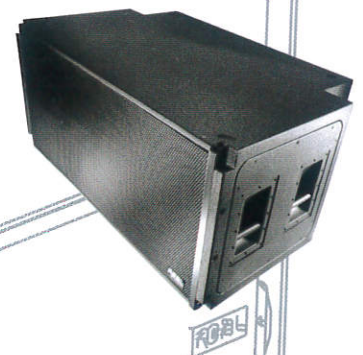

Kmax Series**Kmax-915B****Kmax-218B****Kmax-1228xsub**

Configuration	Line Array Subwoofer	Line Array Subwoofer	Line Array Subwoofer
Components LF:	2x15inch(100mm voice coil)	2x18inch(100mm voice coil)	2x18inch(125mm voice coil)
Power rating LF:	1000w AES/4000w Peak	1200w AES/4800w Peak	1400w AES/5600w Peak
Frequency response(± 3 dB)	38Hz-150Hz	35Hz-150Hz	35Hz-300Hz
Sensitivity 1m/1w LF:	100dB/135dB	100dB/135dB	102dB/137dB
Nominal impedance	4 Ω	4 Ω	4 Ω
Cabinet/channel QD-5+	2	2	1
Crossover	L-R 24dB/oct;38-130Hz	L-R 24dB/oct;35-100Hz	L-R 24dB/oct;35-150Hz
Connectors	4xNeutrik NL4 Speakon	2xNeutrik NL4 Speakon	2xNeutrik NL4 Speakon
Enclosure	18mm 11-ply birch plywood	18mm 11-ply birch plywood	18mm 11-ply birch plywood
Dimensions mm(HxWxD)	405x1364x535	550x1300x780	580x1278x780
Dimensions inch(HxWxD)	15.96x53.74x21.08	21.67x51.22x17.58	22.83x50.35x30.71
Weight kg	80	100	128

**Kmax-915B****Kmax-218B****Kmax-1228sub**