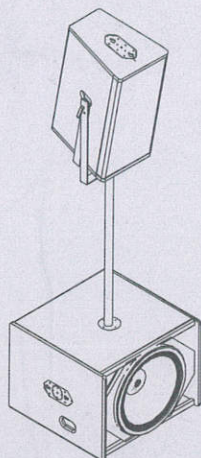

CTX-40

Applications

- •Theatres and theatrical sound reinforcement
- •Houses of worship
- •Portable and installed AV systems
- •Center and sidefill in large-scale systems
- •Concert Halls
- •Distributed systems in stadiums and theme parks
- •Nightclubs

应用

- •剧场扩声
- •大型集会场所
- •流动和固定AV系统
- •大型系统的中区 and 侧区补声
- •演艺中心及多功能厅
- •主题公园、体育馆的分布式系统
- •酒吧及俱乐部
- •固定安装