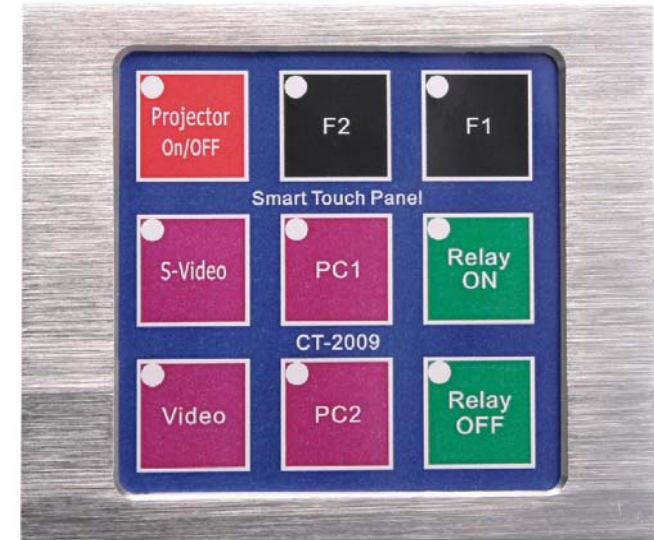

AUDIO-VISUAL STATION

Control everything with one SMART touch

CT-2009 is a resistive touch panel. It offers 9 programmable buttons for almost any device controlled by IR signal. Each button status will show on the corner LED indicator. Power on/off function can be controlled by external DC5V Relay. CT-2009 Ideal for Conference room, Classroom and Presentation room applications. It is possible to integrate various remote control function in one CT-2009. For example, you may have DVD Player and Projector remote control function in one CT-2009 panel.

Smart-Touch Panel Features

◇ **Ease of Use**

You can control almost all AV Products and Projectors with just a single touch. CT-2009 can be easily installed on any surface.

◇ **Durable touch panel**

CT-2009 is finished with metal case, makes it durable.

◇ **Universal Programmable Infra-Red Remote**

With Infra-red learning feature, CT-2009 is capable to control most of popular AV Products and Projectors in the markets.

◇ **DC 5V Output For On/OFF function**

CT-2009 can be easily plug-in the relay module for external dry contact control. (Optional Relay Module is required for this function)

◇ **Easy to Manage**

Just like using USB stick, CT-2009's programmable key value stored can be easily copied to other CT-2009 without learning from the original remote control.

CT-2009 Smart Touch Panel