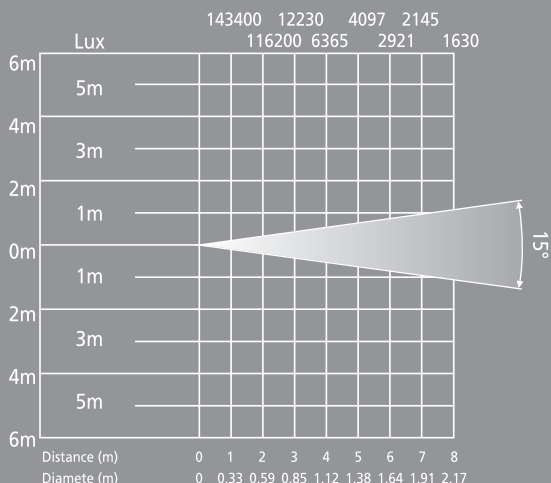

AVS - LED EZ 1528

200W LED IMAGING ZOOM SPOT

www.avshk.com

- 電源輸入：AC100V-240V, 50/60Hz
- LEDs: COB 集成, 200W, 白光
- 光通量：17000lm - 18000lm
- LED 燈珠壽命：>50,000 小時
- 出光角度：15° - 28°, 可調校
- 冷卻系統：熱管配備無噪音風扇
- 插刀式不鏽鋼特殊造型切光板四件
- 控制模式：國際標準 DMX 512 信號
- 防護等級：IP20
- 淨重：9.2kgs • 毛重：11kgs
- 包裝尺寸：745mm (長) x 276mm (闊) x 277mm (高)

- Power Supply: AC100V-240V, 50/60Hz
- Power Consumption: 250W
- LEDs: COB, 200W, White
- Color Temperature: 3200K / 5600K
- Luminous flux: 17000lm - 18000lm
- CRI: $\geq 85Ra$ or $\geq 95Ra$
- LED life: >50,000H
- Dimmer: 0-100% Dimmer Intensity
- Adjustable Beam angle: 15° - 28°
- Strobe: 1-20 Flash per second
- Cooling system: heat pipe with no noise fan
- Four-plane Resilient Stainless-steel
- Shutter Operates Handy Beam-Shaping and Free from Deformation
- Display: LCD screen display
- The signal input and output XLR 3Pin and XLR 5Pin
- Control mode: the international standard DMX 512 signal
- Channel mode: 1 channel or 2 channels
- Protection grade: IP20
- Use environment temperature: -20°C - 45°C
- N.W.: 9.2kgs • G.W.: 11kgs
- Dimensions: 745mm (L) x 276mm (W) x 277mm (H)

DMX CONTROL CHANNEL			Mode 1	Mode 2
1	Dimmer Intensity 調光	000-007 (0-100%) 008-255	CH 1	CH1
2	Strobe 頻閃	000 001 255	CH2	

Color Temperature (色溫): 3200K / 5600K
CRI (顯色指數): $\geq 85Ra$

Color Temperature (色溫): 3200K / 5600K
CRI (顯色指數): $\geq 85Ra$