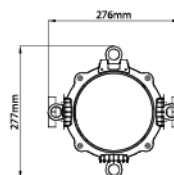

AVS - LED EZ 1528

200W LED IMAGING ZOOM SPOT

www.avshk.com

- 電源輸入：AC100V-240V, 50/60Hz
- LEDs: COB 集成, 200W, 白光
- 光通量：17000lm - 18000lm
- LED 燈珠壽命：>50,000 小時
- 出光角度：15° - 28°, 可調校
- 冷卻系統：熱管配備無噪音風扇
- 插刀式不鏽鋼特殊造型切光板四件
- 控制模式：國際標準 DMX 512 信號
- 防護等級：IP20
- 淨重：9.2kgs • 毛重：11kgs
- 包裝尺寸：745mm (長) x 276mm (闊) x 277mm (高)

- Power Supply: AC100V-240V, 50/60Hz
- Power Consumption: 250W
- LEDs: COB, 200W, White
- Color Temperature: 3200K / 5600K
- Luminous flux: 17000lm - 18000lm
- CRI: $\geq 85Ra$ or $\geq 95Ra$
- LED life: >50,000H
- Dimmer: 0-100% Dimmer Intensity
- Adjustable Beam angle: 15° - 28°
- Strobe: 1-20 Flash per second
- Cooling system: heat pipe with no noise fan
- Four-plane Resilient Stainless-steel
- Shutter Operates Handy Beam-Shaping and Free from Deformation
- Display: LCD screen display
- The signal input and output XLR 3Pin and XLR 5Pin
- Control mode: the international standard DMX 512 signal
- Channel mode: 1 channel or 2 channels
- Protection grade: IP20
- Use environment temperature: -20°C - 45°C
- N.W.: 9.2kgs • G.W.: 11kgs
- Dimensions: 745mm (L) x 276mm (W) x 277mm (H)